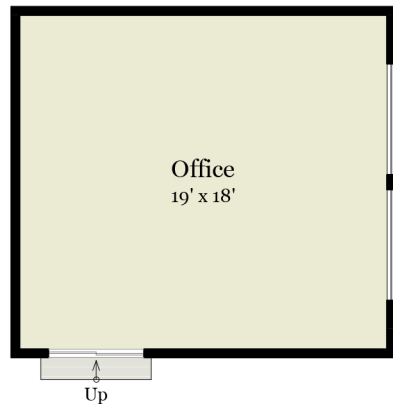

8332 CREIGHTON AVENUE

LOS ANGELES, CA 90045

MAIN RESIDENCE

STUDIO