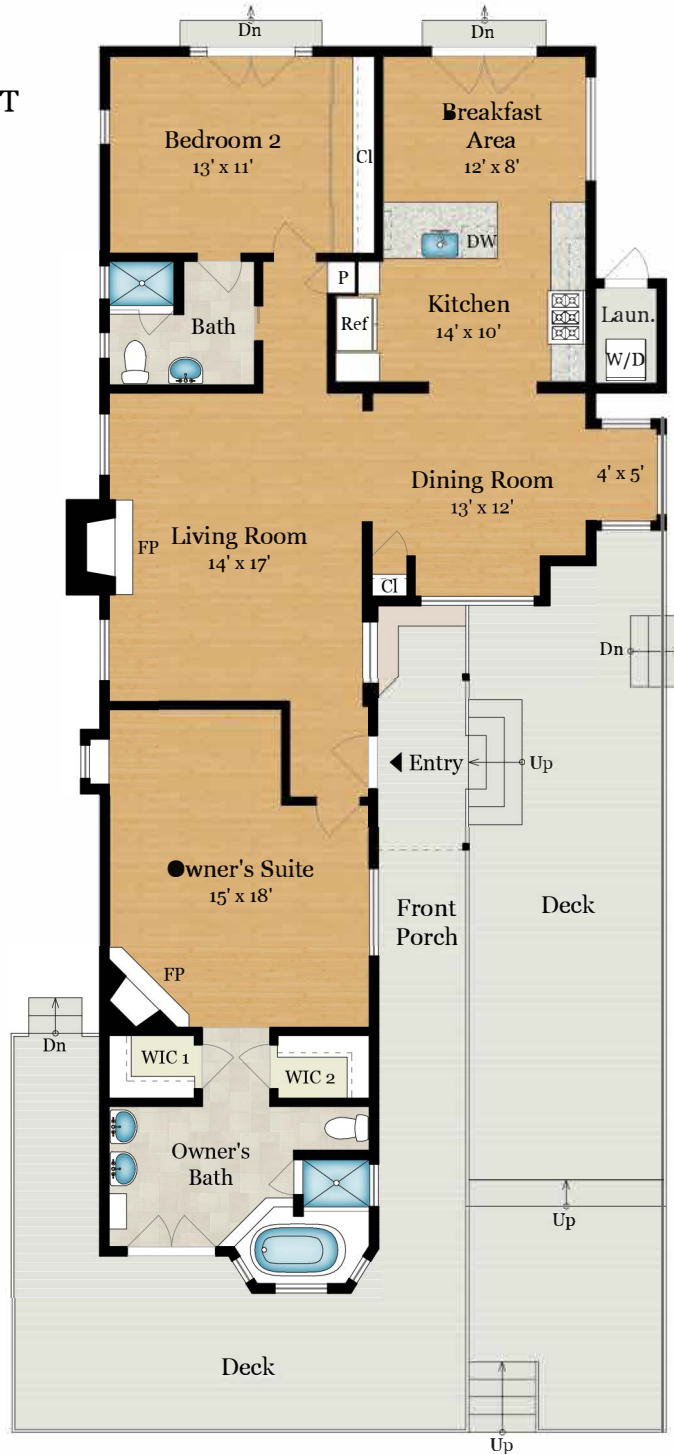

2212 BRIER AVENUE

LOS ANGELES, CA 90039

Estimated Total Finished
Square Footage: 1,512 SQ FT

FLOOR PLAN