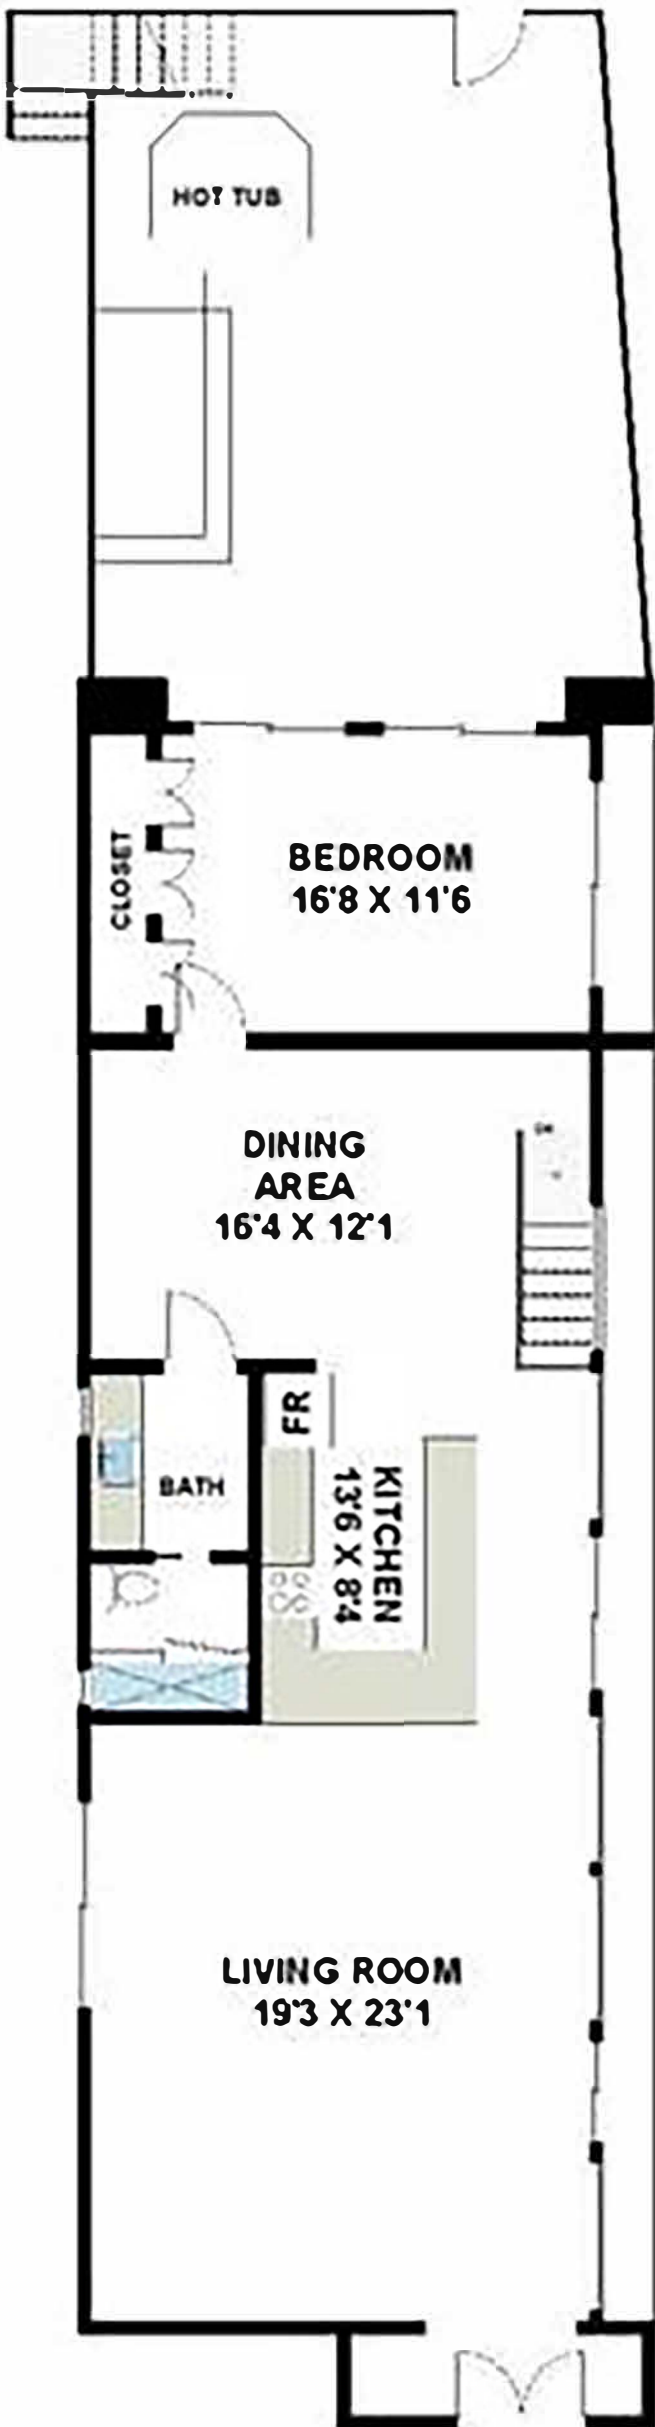

**2678 Woodstock Road
Los Angeles | 90046**

Living: 2,288* sf
Lot: 11,521* sf

FIRST FLOOR

LOWER LEVEL

*BUYER TO VERIFY PERMITS, SIZE AND SQUARE FOOTAGE