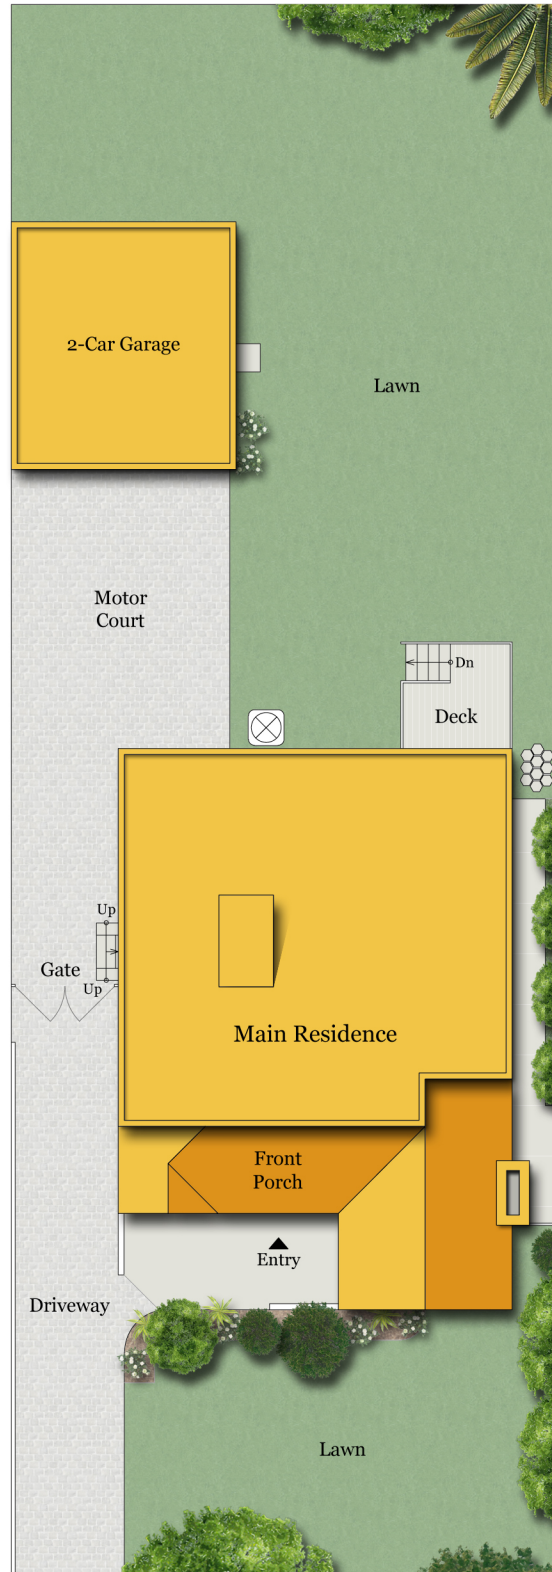

# 2656 S BEDFORD STREET

LOS ANGELES, CA 90034

*S Bedford St*

## SITE PLAN

Rendering by Floor Plan Visuals.  
All measurements are approximate. While deemed reliable, no information on these floor plans should be relied upon without independent verification.

Presented by Michael Rozales, Realty Consultant Group  
Tel: 213.840.9080  
Email: michael@rcg-la.com